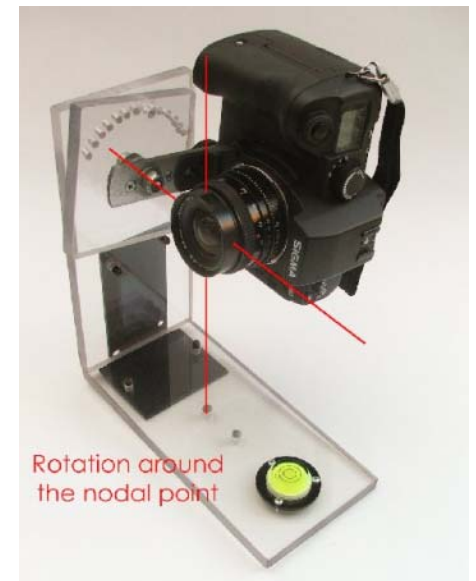

- Nodal Point or Non-parallax point
- Tools
- Software

Nodal Point

- Nodal Point or Non-parallax point
 - Parallax = converging lines
 - Find the point where the items in the background don't "move"
 - Different for each lens

Lens

- EyeSee360 GoPano Plus Panoramic Camera Mount

Tripod Heads

- Commercial Products

Tripod Heads

- Homebuilt/DIY

Stitching Software

- Photoshop (www.adobe.com)
- Panorama Maker Pro (<http://www.arcsoft.com/products/panoramamaker/>)
- PTGui (www.ptgui.com/)
- Gigapan (gigapan.org/)
- MS Research Image Composite Editor
(research.microsoft.com/en-us/projects/ice/)
- CleVR Stitcher (www.clevr.com/stitcher)
- Hugin (hugin.sourceforge.net/)