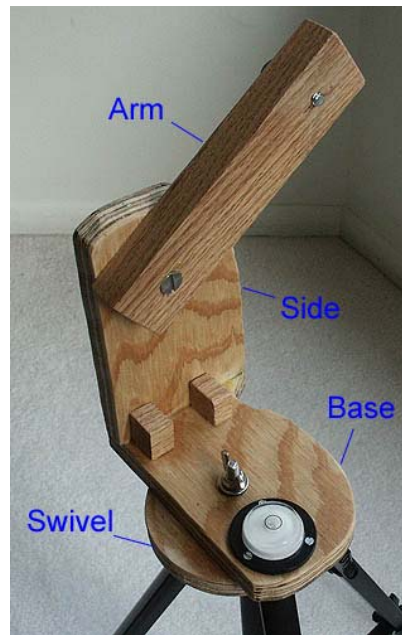

- Nodal Point or Non-parallax point
- Tools
- Software

Nodal Point

- Nodal Point or Non-parallax point
 - Parallax = converging lines
 - Find the point where the items in the background don't "move"
 - Different for each lens

Lens

- EyeSee360 GoPano Plus Panoramic Camera Mount

Tripod Heads

- Commercial Products

Tripod Heads

- Homebuilt/DIY

Stitching Software

- Photoshop (www.adobe.com)
- Panorama Maker Pro (<http://www.arcsoft.com/products/panoramamaker/>)
- PTGui (www.ptgui.com/)
- Gigapan (gigapan.org/)
- MS Research Image Composite Editor
(research.microsoft.com/en-us/projects/ice/)
- CleVR Stitcher (www.clevr.com/stitcher)
- Hugin (hugin.sourceforge.net/)